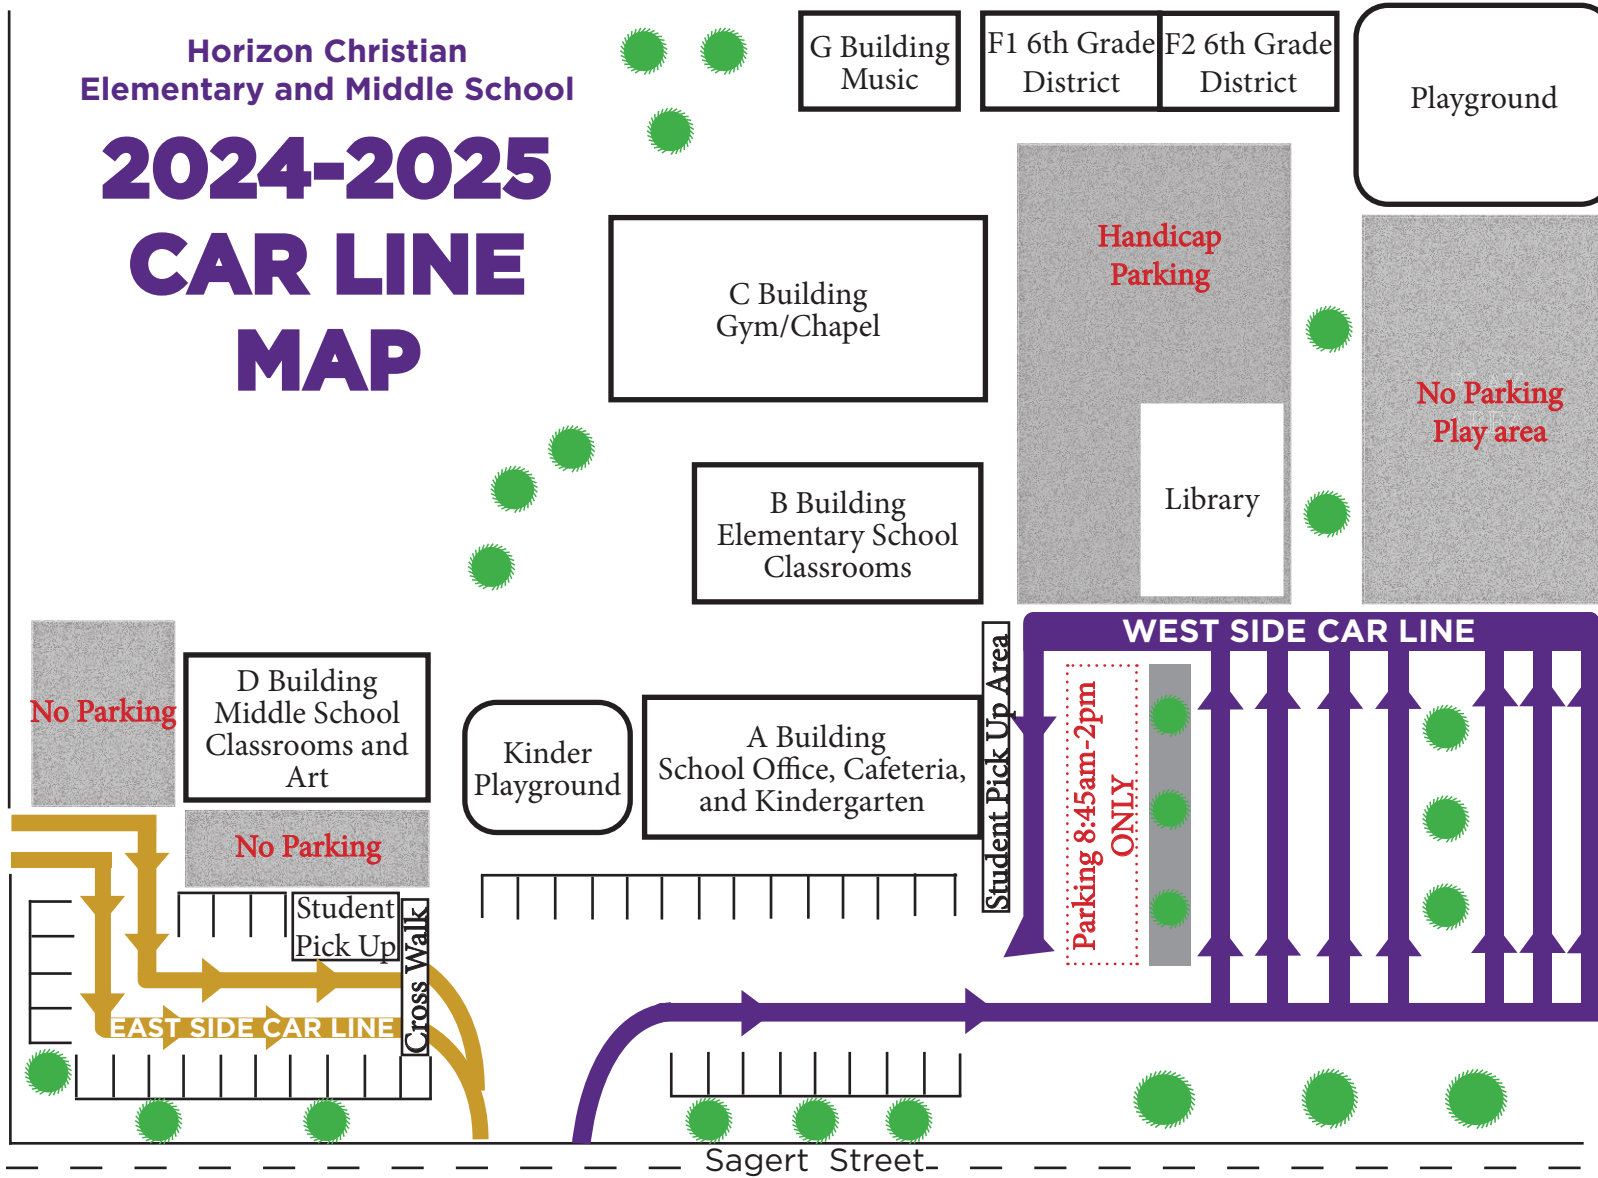

Horizon Christian
Elementary and Middle School

2024-2025 CAR LINE MAP

Do NOT park here or in the cul-de-sac SW 72nd Avenue -

AM DROP OFF

EAST SIDE:
Middle School & their
siblings ONLY
8 - 8:15am
*siblings go to gym

WEST SIDE:
Kinder & all
Elementary
8:15-8:30am

PM PICK UP

EAST SIDE:
Group A: Kinder ONLY
2:40pm
Group D: 7th & 8th
Grade & their siblings
(no 6th Grade)
3:10pm

WEST SIDE:
Group B: All
Elementary & kinder
siblings
2:50pm
Group C: 6th Grade &
their siblings
3:10pm

HORIZON
CHRISTIAN SCHOOL

- **EAST SIDE** form 2 lanes; **WEST SIDE** form 7 lanes.
- Place back of this map with student(s) names(s) in **BOLD** in front windshield.
- DO NOT ARRIVE EARLY
- Respect our neighbors: DO NOT park in the cul-de-sac, on 72nd, or block traffic on Sagert.
- PM car lines open at dismissals: **EAST SIDE** starts at 2:40pm for K ONLY & 3:10pm for 7th/8th grade & their siblings.
- **WEST SIDE** starts at 2:50pm for ES and 3:10 for 6th grade & their siblings.
- Car lines move forward 2 cars at a time at the signal of the car line attendant.
- You will be asked to go around again if your child is not on the sidewalk when called forward.

- East Side Car Line
- West Side Car Line
- No Parking